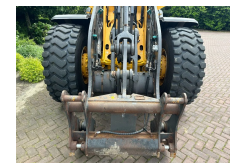

Volvo 90 G

Construction	Loader
Year	2013
Mileage	0 km
Fuel	Diesel
Operating hours	9.702 h
Power	129 kW (175 PK)
General state	Good
Technical state	Good
Optical state	Good
Accessories	3rd. Hydraulic function BSS (Boom Suspension System) Central greasing Extra counterweight Led power package Led Worklights Radio/CD player Reversible fan Reversing camera Side door Toolbox

Description

Very neat Volvo L90 G, from the first Dutch owner.

Brand: Volvo

Type: L 90 G

Year: 2013

Hours: 9702

- Air suspension seat
- Automatic climate control in the cabin
- Radio FM, CD, MP3,
- 3rd hydraulic function
- BSS Boom suspension
- LED work lighting
- Automatic central lubrication
- Hydraulic quick coupler Volvo
- Bridgestone 20.5R25
- Reversing camera
- Extra Logging counterweight

Bucket optional.

= Company information =

Swanenberg Handelsonderneming in Den Bosch specializes in