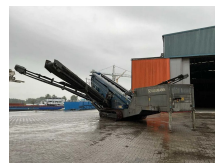

Diversen Kleeman MS19D

Construction	Conveyor belt
Year	2016
Id	235.452
Mileage	0 km
Fuel	Other
Operating hours	3.500 h
General state	Good
Technical state	Good
Optical state	Good

Description

= Aanvullende opties en accessoires =

- Servicebeurten uitgevoerd

= Bijzonderheden =

Brand: Kleeman
Type: MS19D
Year: 2016
Hours: 3500

Good as new Kleeman MS19D
for more info specifications and video's, contact us.

= Meer informatie =

Handleidingsboek(en): Nederlands
Onderhoudsboek(en): Nederlands

= Bedrijfsinformatie =

Swanenberg Handelsonderneming in Den Bosch is gespecialiseerd in de verkoop van zware grondverzet machines. Wilt u een machine verkopen dan kunt u altijd contact met ons opnemen.

= Meer informatie =

Constructiejaar: 2016

= Bedrijfsinformatie =

Swanenberg Handelsonderneming in Den Bosch is gespecialiseerd in de verkoop van zware grondverzet machines. Wilt u een machine verkopen dan kunt u altijd