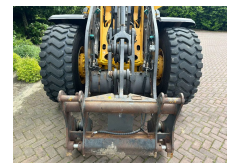

Volvo 90 G

Construction	Loader
Year	2013
Mileage	0 km
Fuel	Diesel
Operating hours	9.702 h
Power	129 kW (175 PK)
General state	Good
Technical state	Good
Optical state	Good
Accessories	3rd. Hydraulic function BSS (Boom Suspension System) Central greasing Extra counterweight Led power package Led Worklights Radio/CD player Reversible fan Reversing camera Side door Toolbox

Description

Very neat Volvo L90 G, from the first Dutch owner.

Brand: Volvo

Type: L 90 G

Year: 2013

Hours: 9702

- Air suspension seat
- Automatic climate control in the cabin
- Radio FM, CD, MP3,
- 3rd hydraulic function
- BSS Boom suspension
- LED work lighting
- Automatic central lubrication
- Hydraulic quick coupler Volvo
- Bridgestone 20.5R25
- Reversing camera
- Extra Logging counterweight

Bucket optional.

= Company information =

Swanenberg Handelsonderneming in Den Bosch specializes in