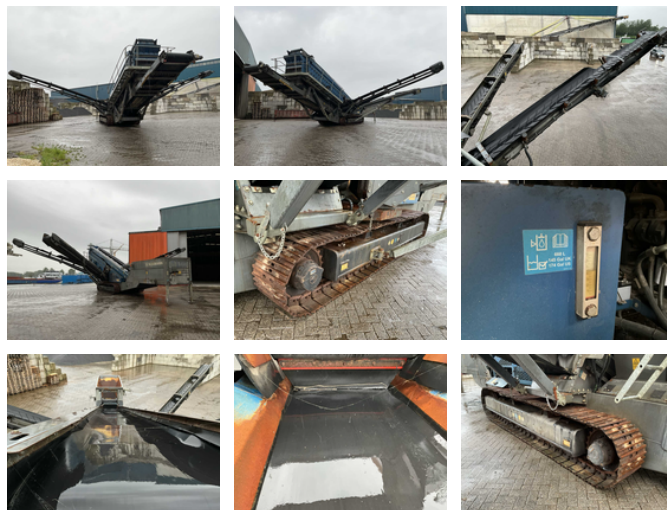

Kleemann Kleeman MS19D

General features

Brand	Kleemann
Subcategory	Screeener
Construction year	2016
Operating hours	3500
Condition	Used
General condition	Good
Reference	235452
CE marking	Yes

Kleemann Kleeman MS19D