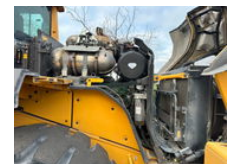

Volvo L120 H

General features

Brand	Volvo
Subcategory	Wheel loader
Construction year	2016
Operating hours	12414
Color	Other
Condition	Used
General condition	Good
Fuel	Diesel
CE marking	Yes

Volvo L120 H

Technical specifications

Drive

wheels

Description

= Additional options and accessories = - Car kit - Heating - Heat reflecting glass - Immobiliser - Tinted glass = More information =
Engine type: Volvo D 8 J

Accessories

- Reversing camera
- Air conditioning
- Radio/CD player
- 3rd. Hydraulic function
- CDC Joystick steering
- Reversible fan