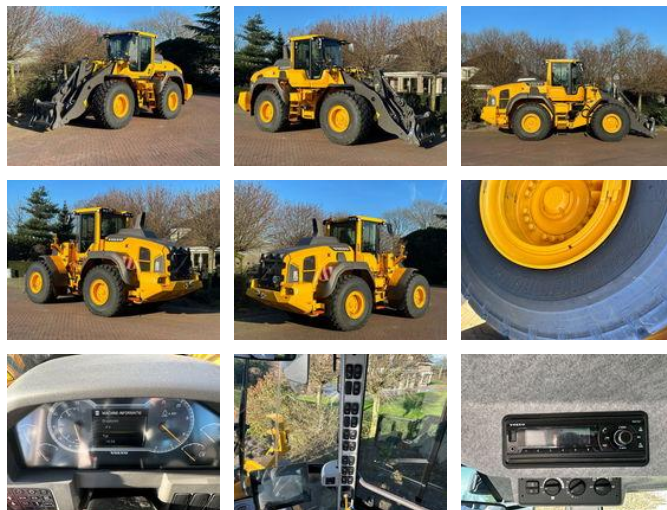

Volvo L120 H2 longboom UNUSED

General features

Brand	Volvo
Subcategory	Wheel loader
Construction year	2025
Date of first registration	01-01-2025
Operating hours	5
Color	Yellow
General condition	Good
Fuel	Diesel
CE marking	Yes

Characteristics

Empty weight 20.710kg

Volvo L120 H2 longboom UNUSED

Technical specifications

Drive

wheels

Accessories