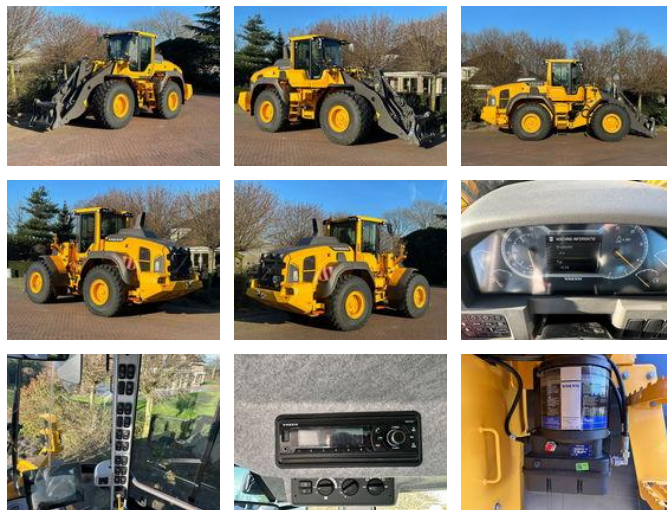

## Volvo L120 H2 longboom UNUSED

### General features

Brand	Volvo
Subcategory	Wheel loader
Construction year	2025
Date of first registration	01-01-2025
Operating hours	5
Color	Yellow
General condition	Good
Fuel	Diesel
CE marking	Yes

### Characteristics

Empty weight 20.710kg