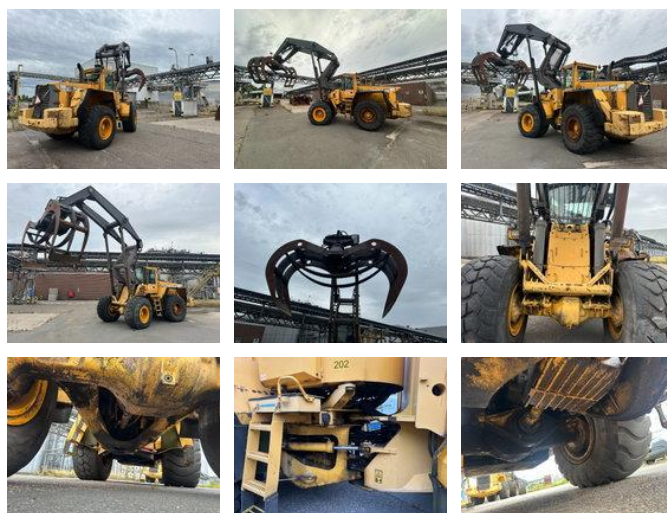

Volvo L180 C High Lift

General characteristics

Brand	Volvo
Subcategory	Knuckleboom loader
Year of construction	2000
Operating hours	32834
Condition	Used
General state	Very good

Volvo L180 C High Lift

Accessories