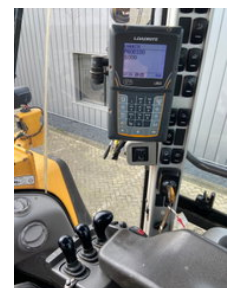

### General characteristics

Brand	Volvo
Subcategory	Wheel loader
Year of construction	2013
Operating hours	8070
Colour	Yellow
Condition	Used
General state	Very good
Fuel	Diesel
Emission class	stage_5

## Description

From first dutch owner! dealer maintained! Volvo L 180 G \* Without bucket\* Year: 2013 Hours: 8070 Tyres: 26.5R25 Weight: 26.5 T Options: - Hydraulic quickcoupler - 3rd. Hydraulic circuit - BSS - CDC (comfort drive control, Joystick steering) - Central greasing - Quick coupler Volvo - Turbo II filter - Extra counterweight - Reversible fan - Weight system - Mudflaps - Work lights - Electric adjustable / heated mirrors - Rear view camera - Heated / ventilated cabin - Heated Seat - Radio FM/Aux/USB