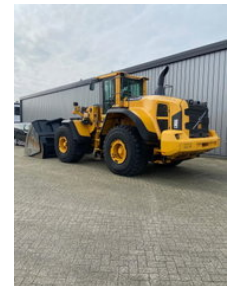

## Volvo L180 G

### General characteristics

Brand	Volvo
Subcategory	Wheel loader
Year of construction	2013
Operating hours	8070
Colour	Yellow
Condition	Used
General state	Very good
Fuel	Diesel
Emission class	stage_5

### Properties

Single weight

26.500kg