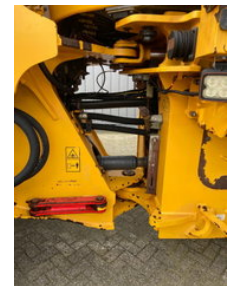

### General characteristics

Brand	Volvo
Subcategory	Wheel loader
Year of construction	2013
Operating hours	8070
Colour	Yellow
Condition	Used
General state	Very good
Fuel	Diesel
Emission class	stage_5

## Description

From first dutch owner! dealer maintained! Volvo L 180 G \* Without bucket\* Year: 2013 Hours: 8070 Tyres: 26.5R25 Weight: 26.5 T Options: - Hydraulic quickcoupler - 3rd. Hydraulic circuit - BSS - CDC (comfort drive control, Joystick steering) - Central greasing - Quick coupler Volvo - Turbo II filter - Extra counterweight - Reversible fan - Weight system - Mudflaps - Work lights - Electric adjustable / heated mirrors - Rear view camera - Heated / ventilated cabin - Heated Seat - Radio FM/Aux/USB