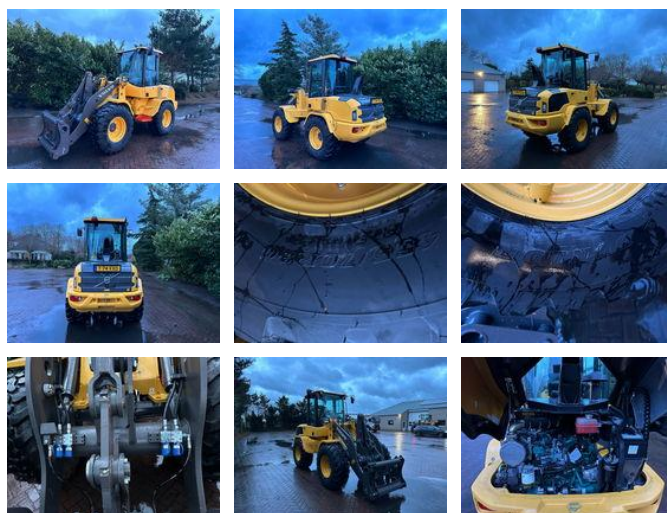

Volvo L35 G T Unused

General features

Brand	Volvo
Subcategory	Wheel loader
Construction year	2023
Operating hours	2
Condition	Used
General condition	Very good
Fuel	Diesel

Volvo L35 G T Unused

Accessories