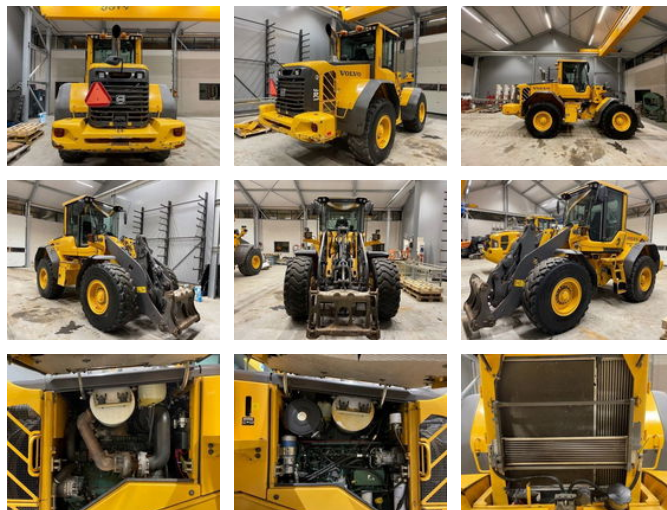

Volvo L70 F

General features

Brand	Volvo
Subcategory	Wheel loader
Construction year	2008
Operating hours	23030
Color	Yellow
Condition	Used
General condition	Good
Fuel	Diesel
Reference	Volvo L 70 F 2008 23000 uur
CE marking	Yes

Characteristics

Empty weight 13.400kg

Volvo L70 F

Technical specifications

Drive

wheels

Accessories