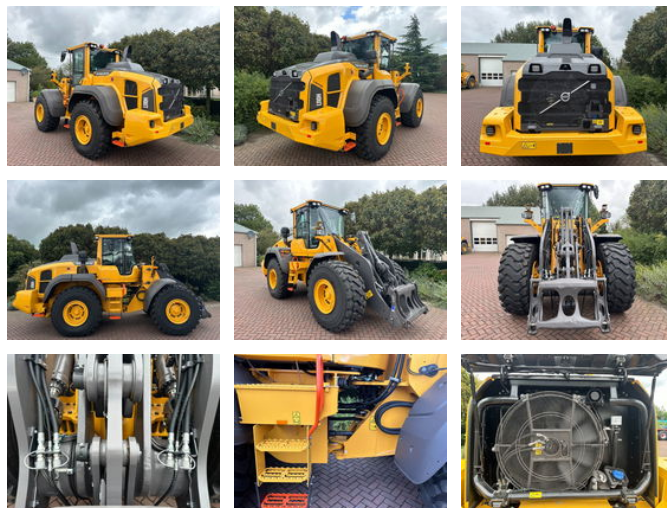

Volvo L110 H Unused 3 units directly available

Algemene kenmerken

Merk	Volvo
Subcategorie	Wiellader
Bouwjaar	2024
Bedrijfsuren	100
Kleur	Geel
Algemene staat	Erg goed
Brandstof	Diesel

Volvo L110 H Unused 3 units directly available

Omschrijving

Volvo L110 H UNUSED Year: 2023 Hours: 3 Tyres: 23.5-25 Goodyear Stage: V Options: 3rd. Hydraulic circuit 4rd. Hydraulic circuit BSS CDC comfort drive control, Joystick steering Opti Shift Lock Up Gear box Central greasing Volvo Extra counterweight Reversible fan Volvo Load Assist payload system Volvo Co-Pilot-display [reverse camera, operator annalistic, and much other applications] Quick coupler Volvo Axle oil cooler front + rear Led Work lights Rear view camera Heated / ventilated cabin Heated seat Radio FM/Aux/Bluetooth

Accessoires

- Achteruitrijcamera
- Airconditioning
- Centrale smering
- Gereedschapskist
- Radio/CD speler
- Vangmuil
- Zijdeur
- Cabine
- Aanhangwagenkoppeling
- 3e hydraulische functie
- 4e hydraulische functie
- CDC Joystick besturing
- BSS (Boom Suspension System)
- Extra contragewicht
- omkeer fan
- Volvo Co-Pilot touchscreen
- Volvo Load Assist weegsysteem
- Led power pakket
- Comfort stoel
- Led Werkverlichting